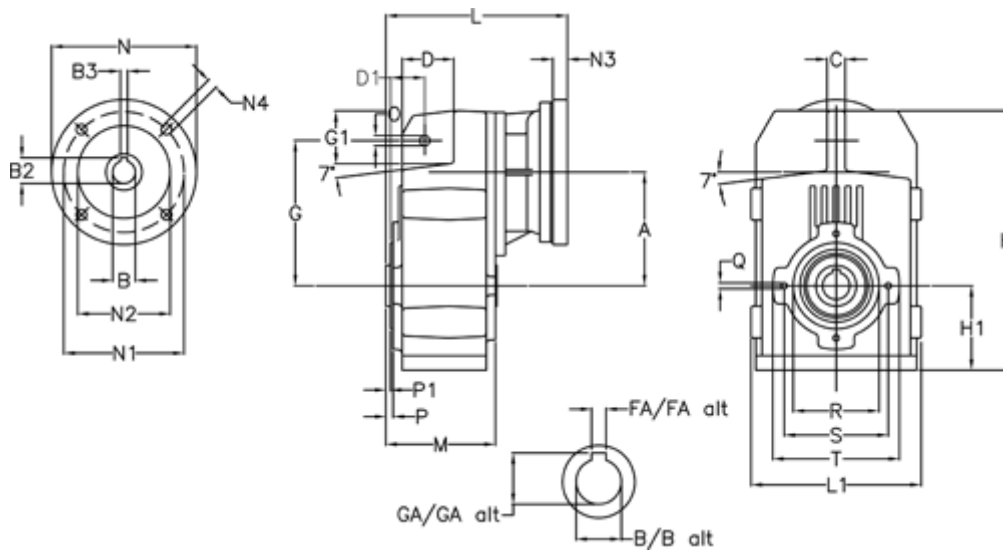

Article number: 29560204443225  
 Description: Shaft mounted gear  
 A252H35-44,4-P71B5

## Measures

A = 128.75	FA = 10	M = 135.5	Q = M10x14
B = 35	G = 162	N = 160	R = 110
B1 = 14	G1 = 58.0	N1 = 130	S = 130
B2 = 16.3	GA = 38.3	N2 = 110	T = 150
B3 = 5	H = 290.5	N4 = M8x16	
C = 20	H1 = 93.5	O = 13	
D = 57.0	L = 213.0	P = 6.0	
D1 = 43.5	L1 = 188	P1 = 3.5	